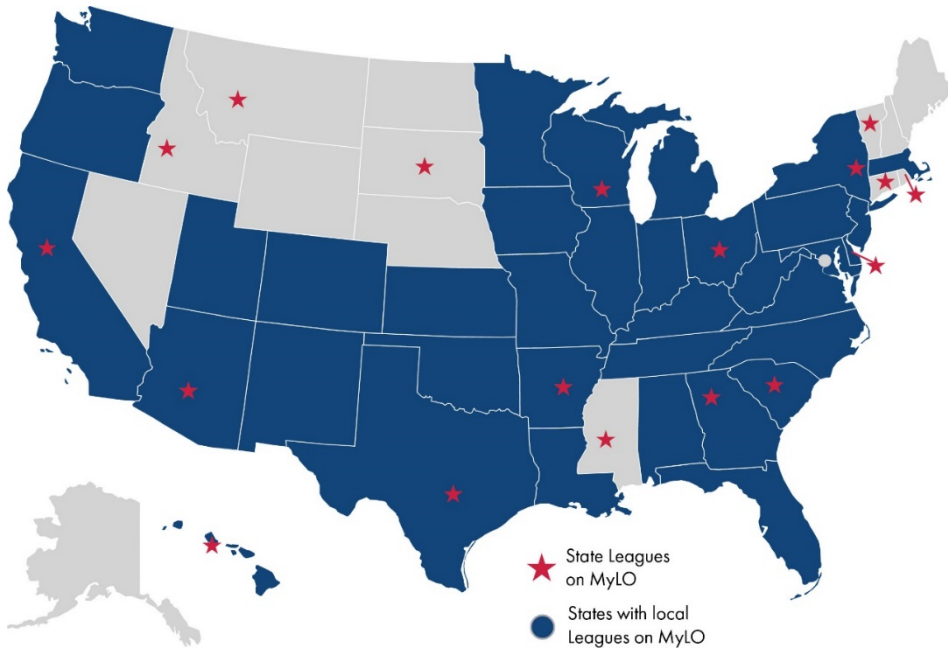

Content moderation allows you to have multiple people writing, editing, or contributing content on your League site, but provides a level of oversight by using draft mode before any additions or changes are publicly visible.

What support will be available for MyLO subscribers?

The LWVC has comprehensive support options for MyLO. We also host a video library demonstrating how the functionality works, along with an extensive written documentation resource. We are available to help via phone during standard business hours, host a peer listserv to trade good ideas as well as monthly live webinars to get help.

How can I find out more or look at sample websites?

Visit my.lwv.org to see our many attractive sites (3 designs available) and visit our help page to view an info webinar/tour of the back end of the MyLO system: lwvc.org/mylo

The screenshot shows the top navigation bar with a search field, login/register options, and the LWV logo. Below the navigation is a menu with categories like 'VOTING & THE CORONA VIRUS', 'VOTING & ELECTIONS', 'GET OUT THE VOTE', 'TEXAS CENSUS', 'REDISTRICTING/CENSUS', 'CONVENTION', 'ADVOCACY & ISSUES', 'FOR EDUCATORS', '100 YEARS OF WOMEN VOTING', 'EVENTS', and 'LEAGUE IN THE NEWS'. A featured banner for the 'TEXAS PRIMARY RUNOFF' on July 14, 2020, includes the text 'Be a Texas Voter!' and four circular images of women. Below the banner is a 'Texas' link.

“
Adaptable platform.
Professional design.
Great customer service.
-ERIN GRUNZE, LWV WISCONSIN

My League Online Testimonials “
Easy to use tool.
Great support!
-CYNTHIA RAINEY
LWV CONCORD-CARLISLE, MA
LWVC.ORG/MYLO

My League Online Testimonials “
Our MyLO site presents our League as contemporary and professional and enables us to easily update content so that we can always be current.
-GERI PAWELSKI
LWV THE SOUTH BEND AREA, IN