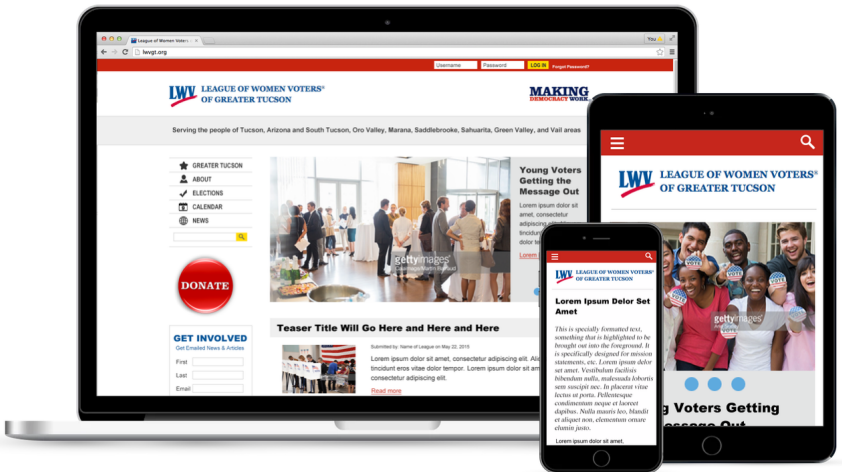

Features

- Share Content! No more double entry!
- Shared media library
- Calendar with auto archiving
- Password members' only content
- Seamless videos, photos, slideshows
- Visual editor for easy formatting
- SEO and mobile optimized
- Social media integration

Pricing

- Service Subscription: $400/year
- CA Subscription Rate: $350/year
- Set-up Fee: $200 (waived for current LEW subscribers)
- Content Migration Package (optional): $200

Learn More

Webinars: August 23 or 30
<http://bit.ly/MyLOWebinars>
lwwc@lwwc.org

League Easy Web

Leagues not ready to migrate to MyLO can continue using LEW for the foreseeable future.